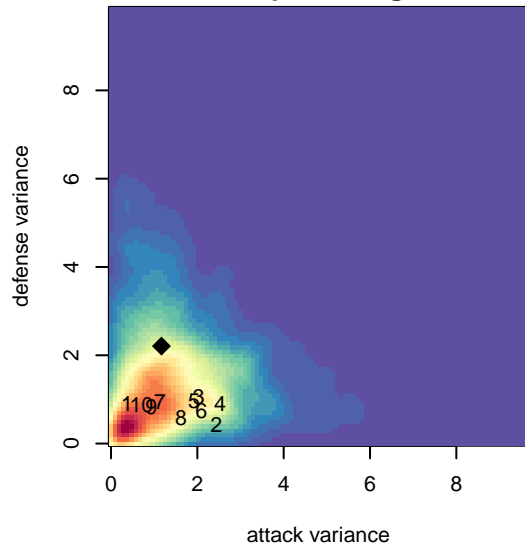

# GS Surf B G01

Greater Seattle Surf  
 Bothel, WA  
 G01 total strength=1637  
 attack=21.59 defense=15.35  
 spr league = Win RCL G01 Div 3

alt names used:

Venues played:  
 2016 Baker Blast Premier U16  
 2016 WA Rush Cup G01 Gold U16  
 2016 Win RCL G01 Div 3  
 2016 WYS Presidents Cup G01 Division 1

**GS Surf B G01**  
 Dots are actual minus expected GF (blue circles) and GA (red triangles).  
 Blue line is smoothed change in attack strength. Red is smoothed change in defense strength.

**attack and defense variance (black dot)  
relative to other teams  
and top 10 in region**

**Performance relative to 13 month average**

Distribution of opponents  
 Red = Lose zone, Blue = Win zone, Green = Even  
 Black line separates win/lose zones

lot. A=Neither has attack advantage, B=Opponent has both attack and defense advantage, C=Opponent has both attack and defense disadvantage, D=Both have