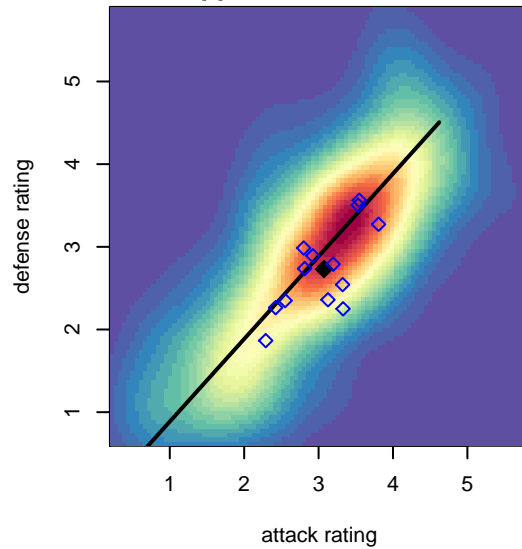

# GS Surf B G01

Greater Seattle Surf  
 Bothel, WA  
 G01 total strength=1637  
 attack=21.59 defense=15.35  
 spr league = Win RCL G01 Div 3

alt names used:

Venues played:  
 2016 Baker Blast Premier U16  
 2016 WA Rush Cup G01 Gold U16  
 2016 Win RCL G01 Div 3  
 2016 WYS Presidents Cup G01 Division 1

**GS Surf B G01**  
 Dots are actual minus expected GF (blue circles) and GA (red triangles).  
 Blue line is smoothed change in attack strength. Red is smoothed change in defense strength.

**attack and defense variance (black dot)  
relative to other teams  
and top 10 in region**

**attack and defense rating  
relative to others at age  
and all opponents in last 13 months**

**attack and defense rating  
relative to others at age  
and all opponents in last 13 months**

**Performance relative to 13 month average**

**Performance relative to 13 month average**

Distribution of opponents  
 Red = Lose zone, Blue = Win zone, Green = Even  
 Black line separates win/lose zones

lot. A=Neither has attack advantage, B=Opponent has both attack and defense advantage, C=Opponent has both attack and defense disadvantage, D=Both have