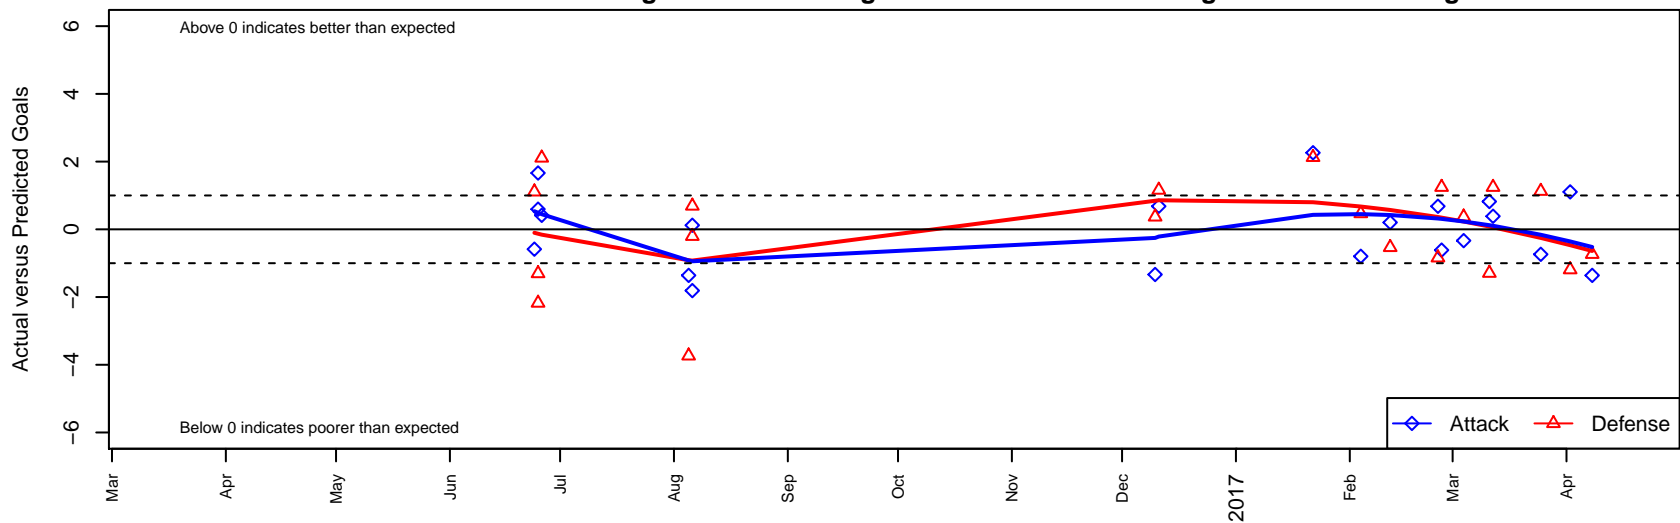

# GS Surf B G01

Greater Seattle Surf  
 Bothel, WA  
 G01 total strength=1637  
 attack=21.59 defense=15.35  
 spr league = Win RCL G01 Div 3

alt names used:

Venues played:  
 2016 Baker Blast Premier U16  
 2016 WA Rush Cup G01 Gold U16  
 2016 Win RCL G01 Div 3  
 2016 WYS Presidents Cup G01 Division 1

**GS Surf B G01**  
 Dots are actual minus expected GF (blue circles) and GA (red triangles).  
 Blue line is smoothed change in attack strength. Red is smoothed change in defense strength.

**attack and defense variance (black dot)  
relative to other teams  
and top 10 in region**

**attack and defense rating  
relative to others at age  
and all opponents in last 13 months**

**attack and defense rating  
relative to others at age  
and all opponents in last 13 months**

**Performance relative to 13 month average**

**Performance relative to 13 month average**

Distribution of opponents  
 Red = Lose zone, Blue = Win zone, Green = Even  
 Black line separates win/lose zones

lot. A=Neither has attack advantage, B=Opponent has both attack and defense advantage, C=Opponent has both attack and defense disadvantage, D=Both have