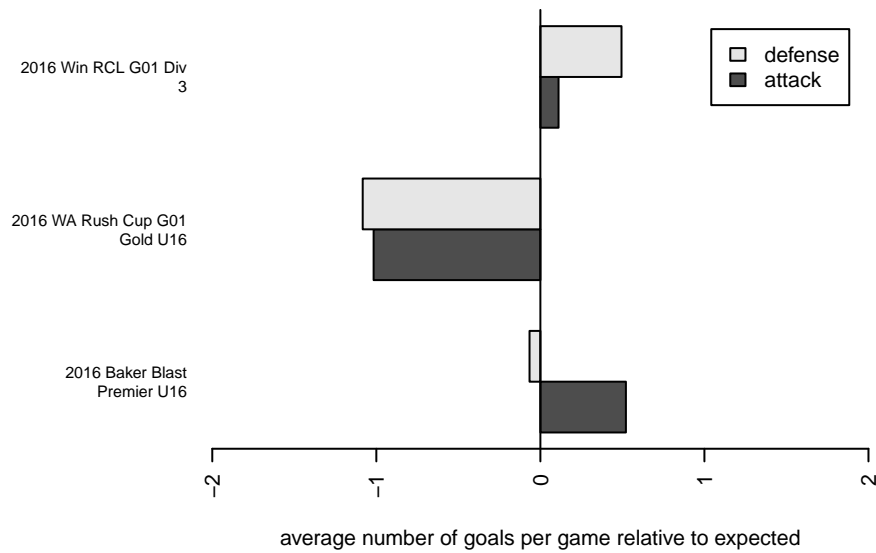

# GS Surf B G01

Greater Seattle Surf  
 Bothel, WA  
 G01 total strength=1637  
 attack=21.59 defense=15.35  
 spr league = Win RCL G01 Div 3

alt names used:

Venues played:  
 2016 Baker Blast Premier U16  
 2016 WA Rush Cup G01 Gold U16  
 2016 Win RCL G01 Div 3  
 2016 WYS Presidents Cup G01 Division 1

**GS Surf B G01**  
 Dots are actual minus expected GF (blue circles) and GA (red triangles).  
 Blue line is smoothed change in attack strength. Red is smoothed change in defense strength.

**attack and defense variance (black dot)  
relative to other teams  
and top 10 in region**

**attack and defense rating  
relative to others at age  
and all opponents in last 13 months**

**attack and defense rating  
relative to others at age  
and all opponents in last 13 months**

**Performance relative to 13 month average**

**Performance relative to 13 month average**

Distribution of opponents  
 Red = Lose zone, Blue = Win zone, Green = Even  
 Black line separates win/lose zones

lot. A=Neither has attack advantage, B=Opponent has both attack and defense advantage, C=Opponent has both attack and defense disadvantage, D=Both have