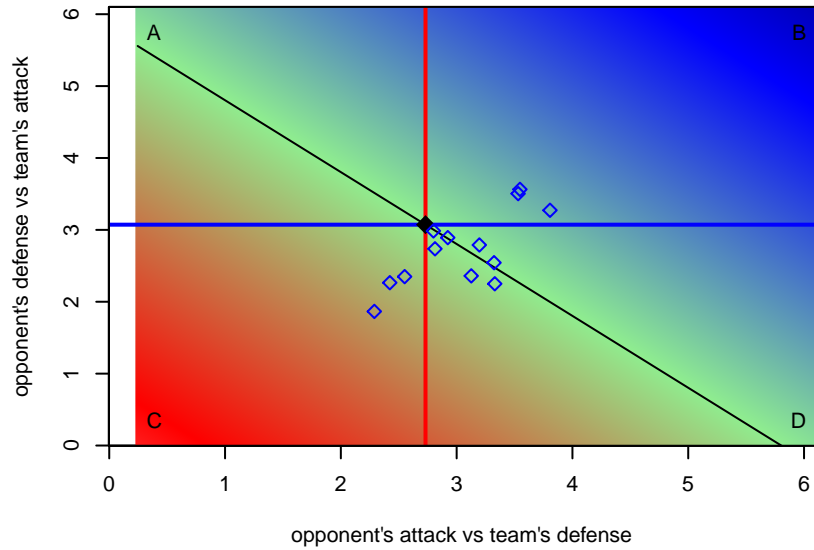

**GS Surf B G01**  
 Dots are actual minus expected GF (blue circles) and GA (red triangles).  
 Blue line is smoothed change in attack strength. Red is smoothed change in defense strength.

**attack and defense variance (black dot)  
relative to other teams  
and top 10 in region**

**attack and defense rating  
relative to others at age  
and all opponents in last 13 months**

**attack and defense rating  
relative to others at age  
and all opponents in last 13 months**

**Performance relative to 13 month average**

**Performance relative to 13 month average**

Distribution of opponents  
 Red = Lose zone, Blue = Win zone, Green = Even  
 Black line separates win/lose zones

lot. A=Neither has attack advantage, B=Opponent has both attack and defense advantage, C=Opponent has both attack and defense disadvantage, D=Both have